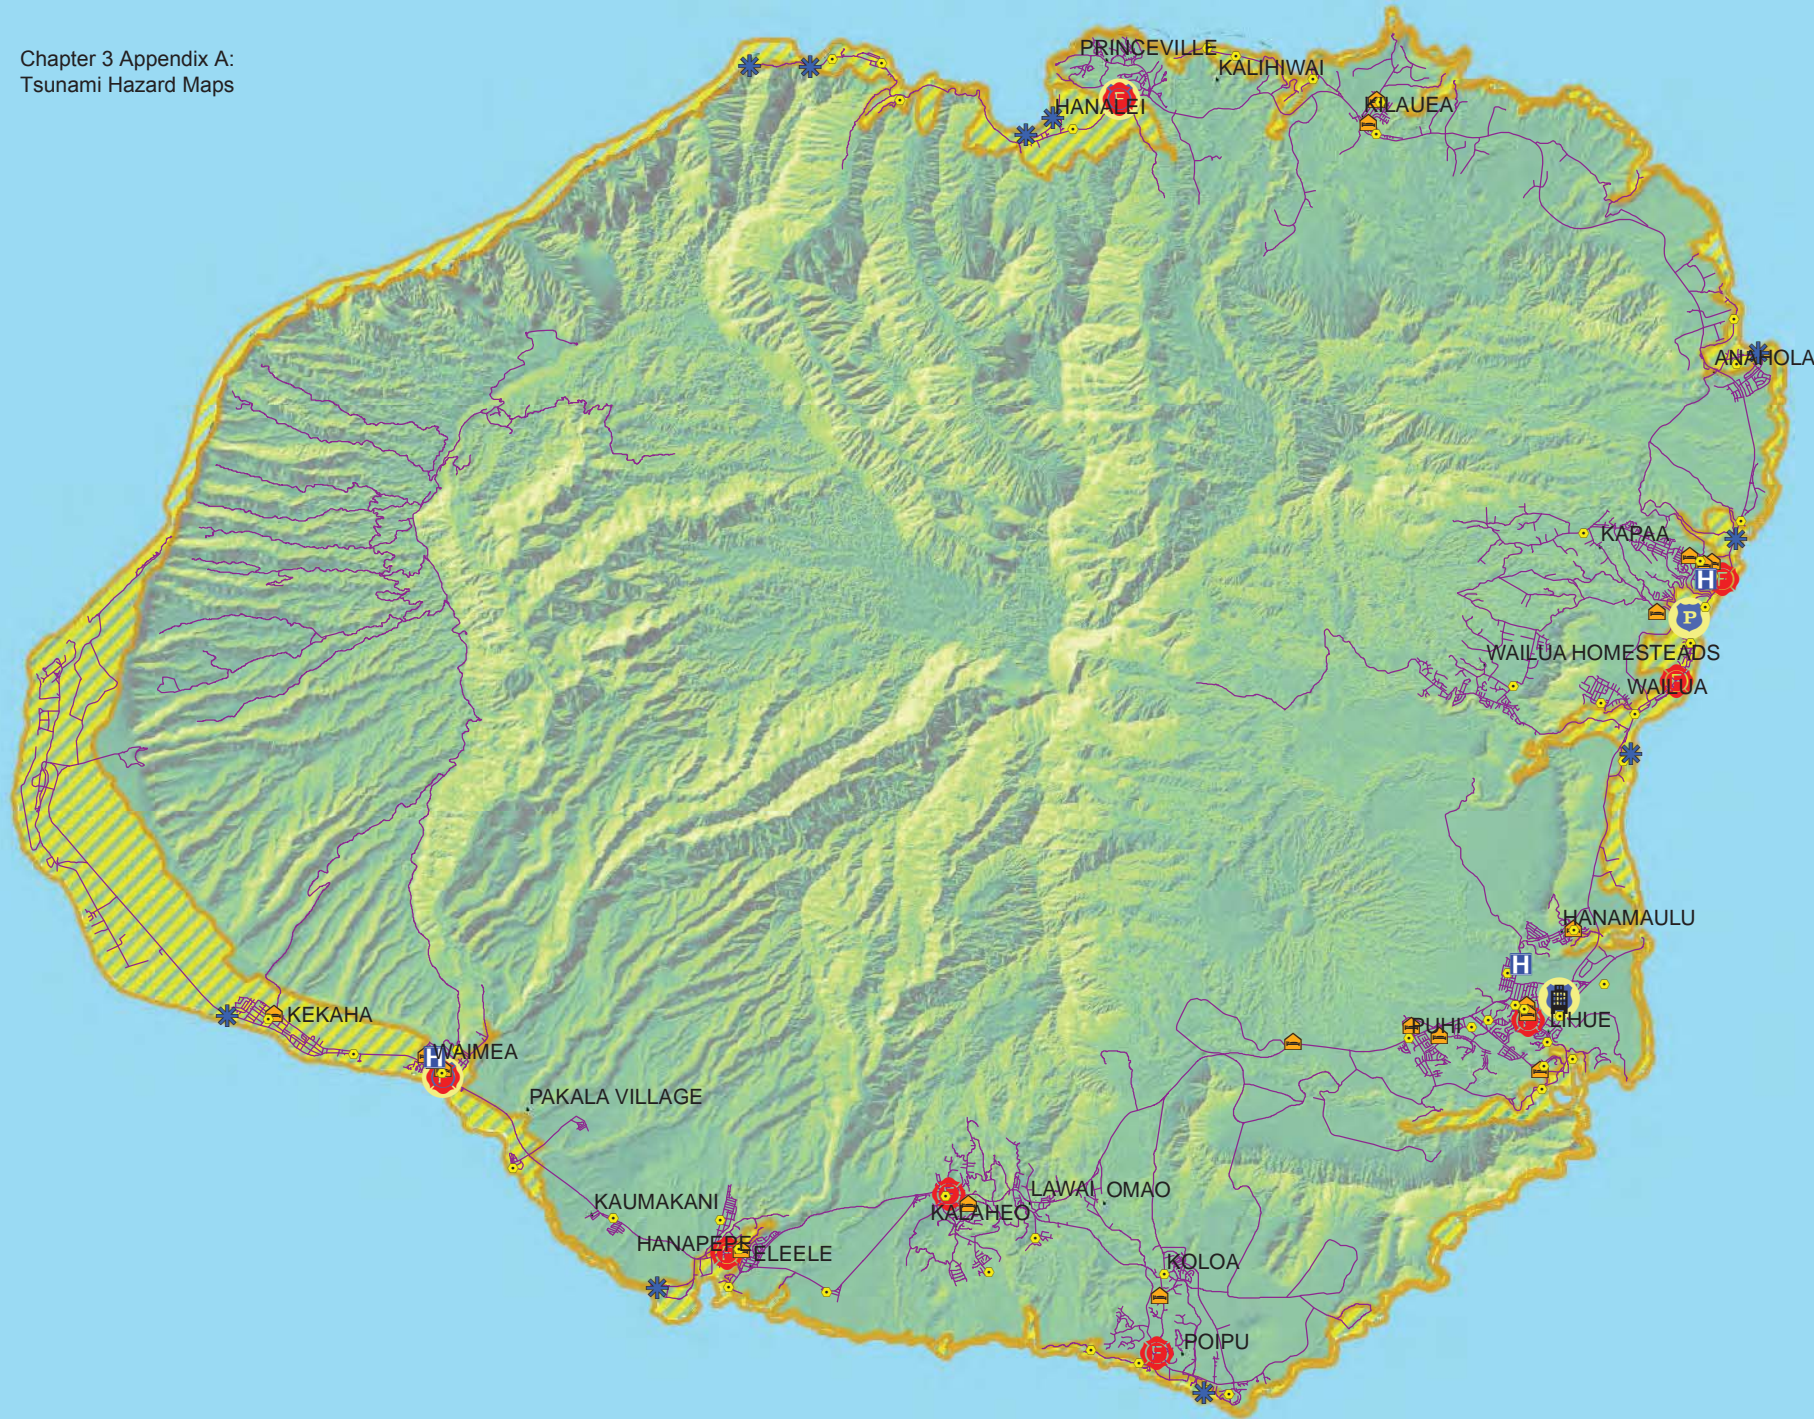

**Figure A1: Kauai County Tsunami Hazard  
Critical Economic Facilities**

**Figure A6: Kauai County Tsunami Hazard  
Critical Emergency Facilities**

-  Lifeguard\_Stations
-  EOC
-  Fire\_Dept
-  Roads
-  Hospitals
-  Police
-  Tsunami Evacuation Zone
-  Civil Defense Sirens
-  EmergeShelters

Figure A3: Kauai County Tsunami Hazard  
Critical Government Facilities

**Figure A2: Kauai County Tsunami Hazard  
Critical Telecommunication Facilities**