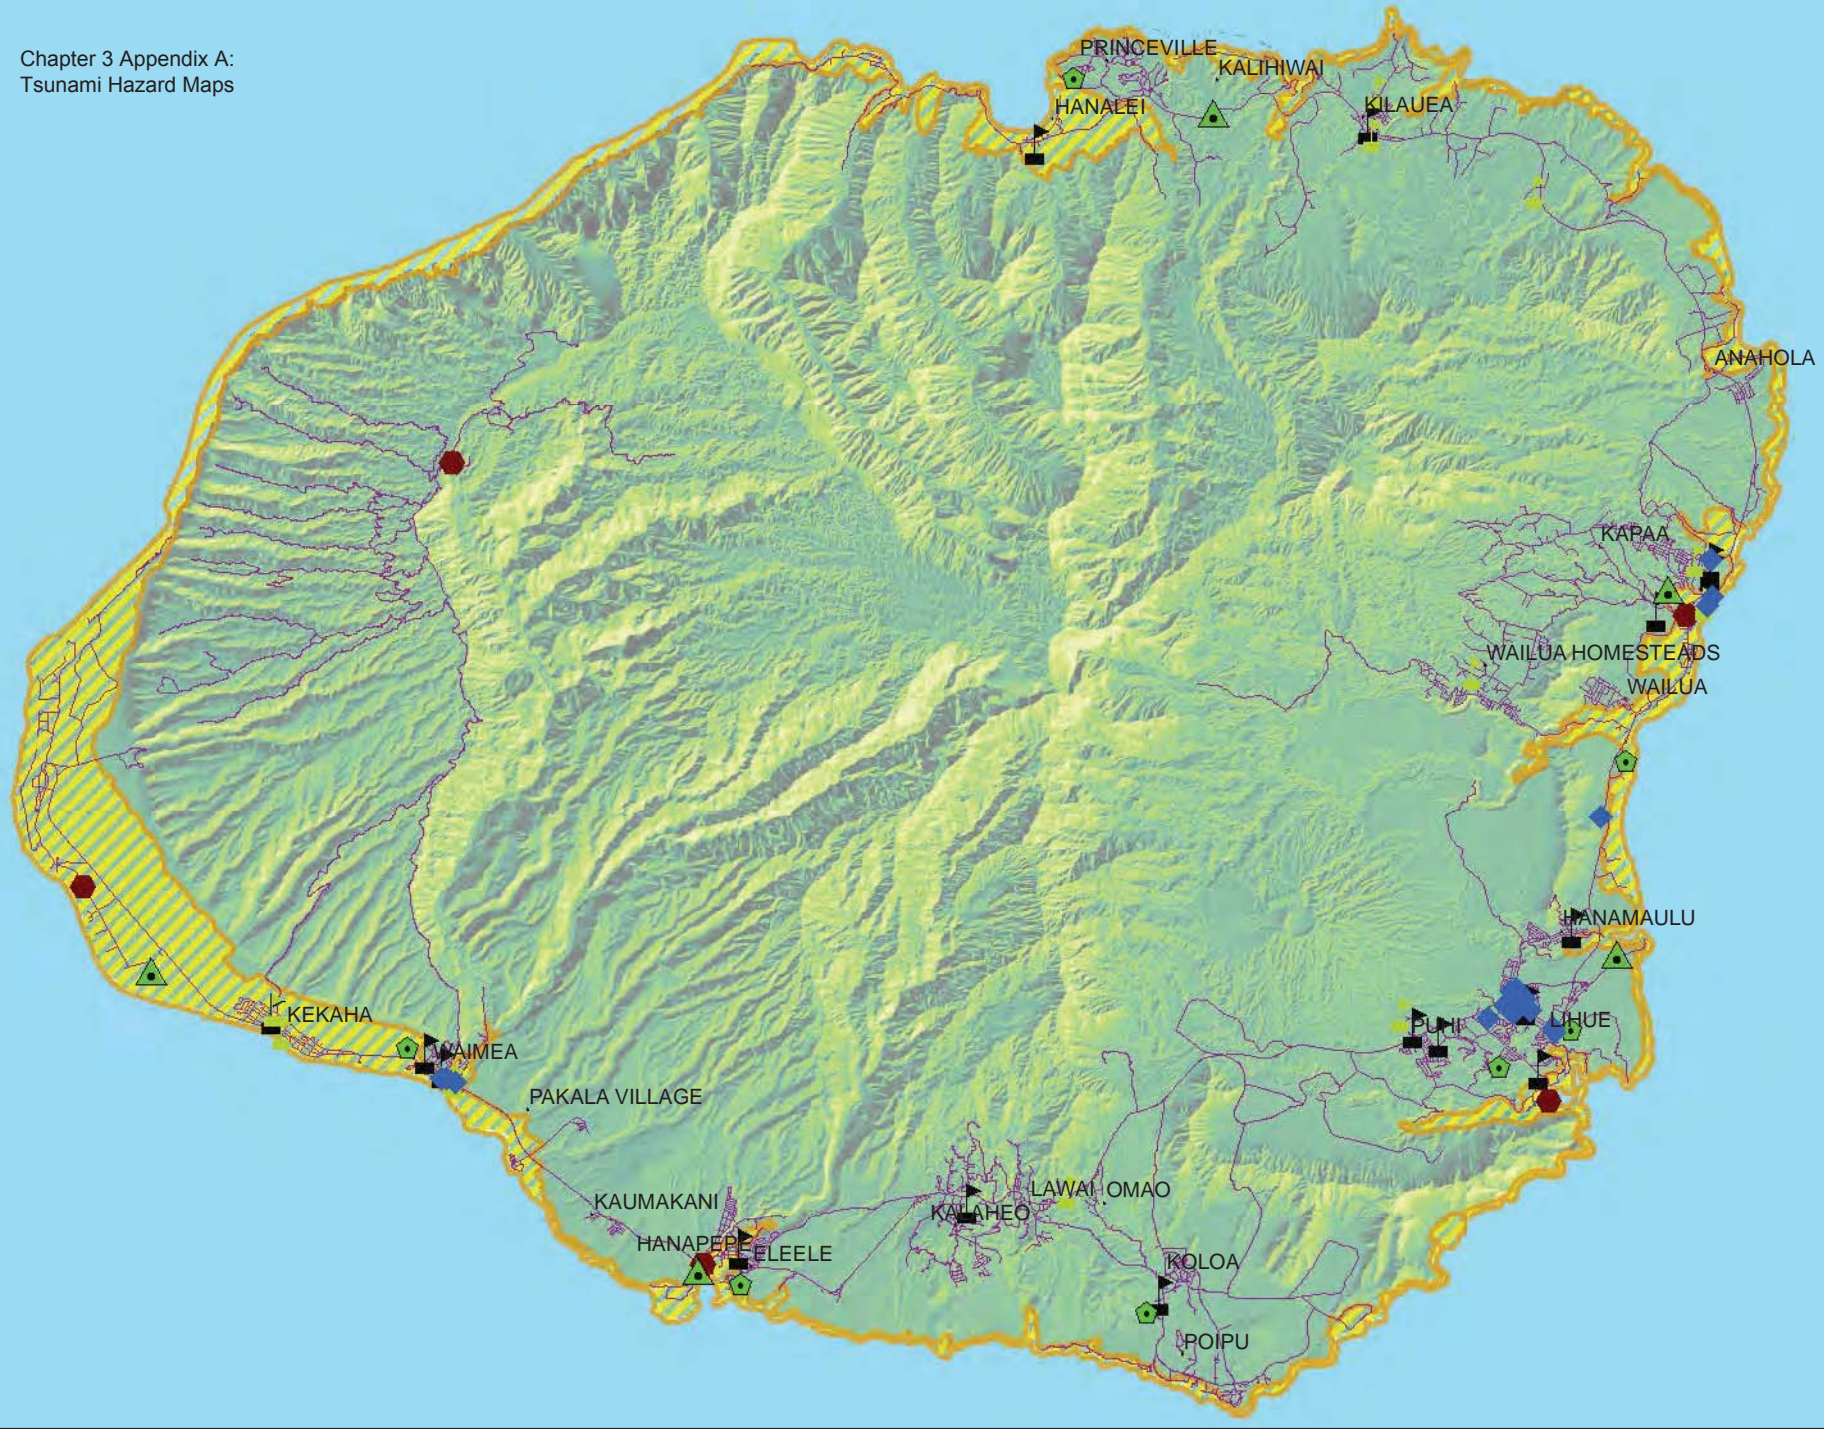

**Figure A1: Kauai County Tsunami Hazard  
Critical Economic Facilities**

**Figure A6: Kauai County Tsunami Hazard  
Critical Emergency Facilities**

-  Lifeguard\_Stations
-  EOC
-  Fire\_Dept
-  Roads
-  Hospitals
-  Police
-  Tsunami Evacuation Zone
-  Civil Defense Sirens
-  EmergeShelters

Figure A3: Kauai County Tsunami Hazard  
Critical Government Facilities

**Figure A2: Kauai County Tsunami Hazard  
Critical Telecommunication Facilities**