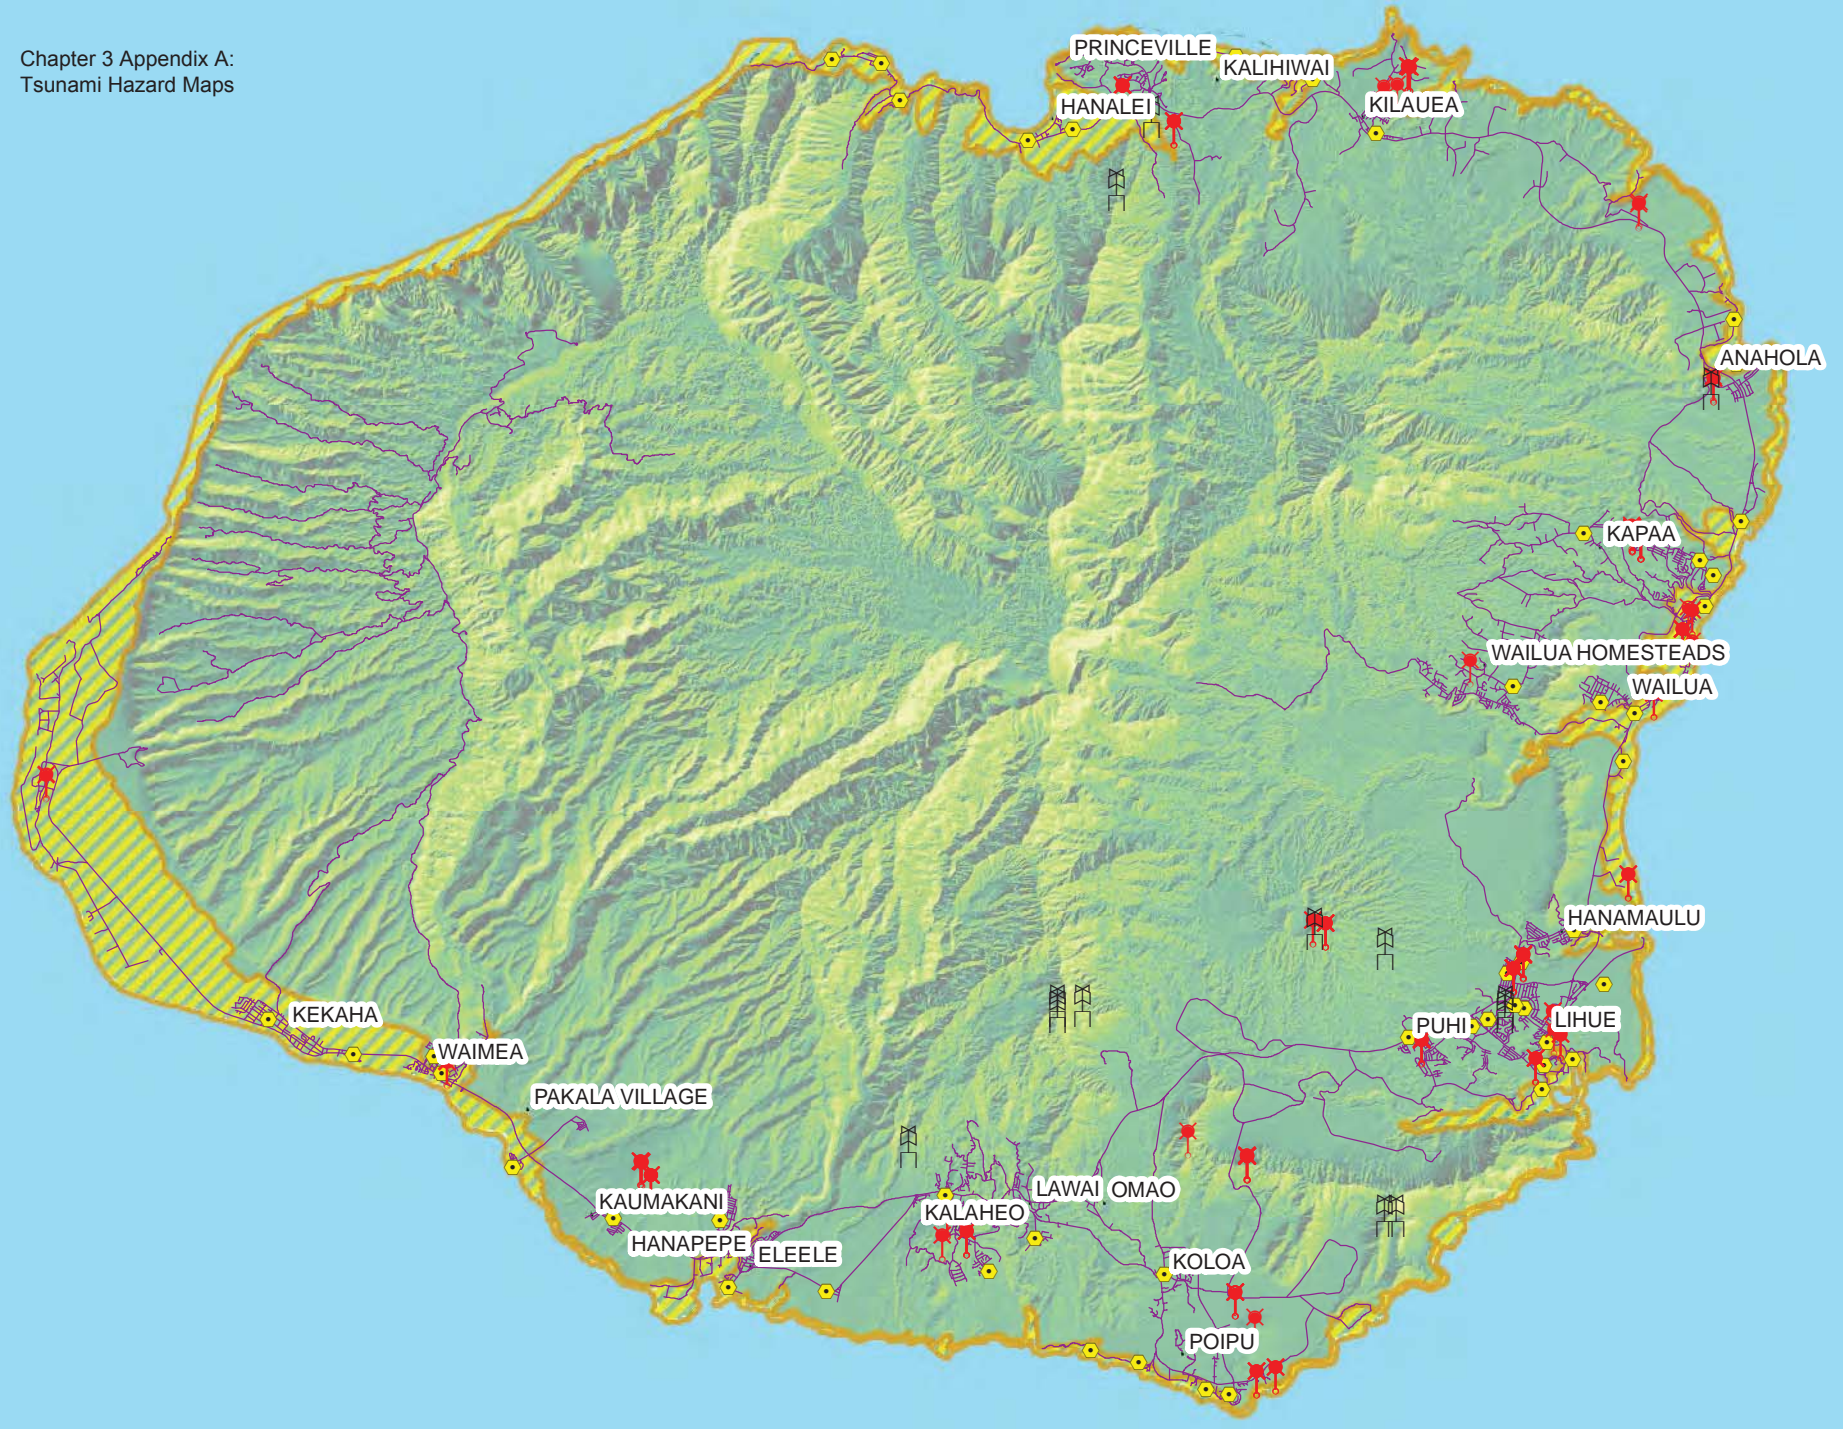

**Figure A1: Kauai County Tsunami Hazard  
Critical Economic Facilities**

**Figure A6: Kauai County Tsunami Hazard  
Critical Emergency Facilities**

-  Lifeguard\_Stations
-  EOC
-  Fire\_Dept
-  Roads
-  Hospitals
-  Police
-  Tsunami Evacuation Zone
-  Civil Defense Sirens
-  EmergeShelters

Figure A3: Kauai County Tsunami Hazard  
Critical Government Facilities

**Figure A2: Kauai County Tsunami Hazard  
Critical Telecommunication Facilities**