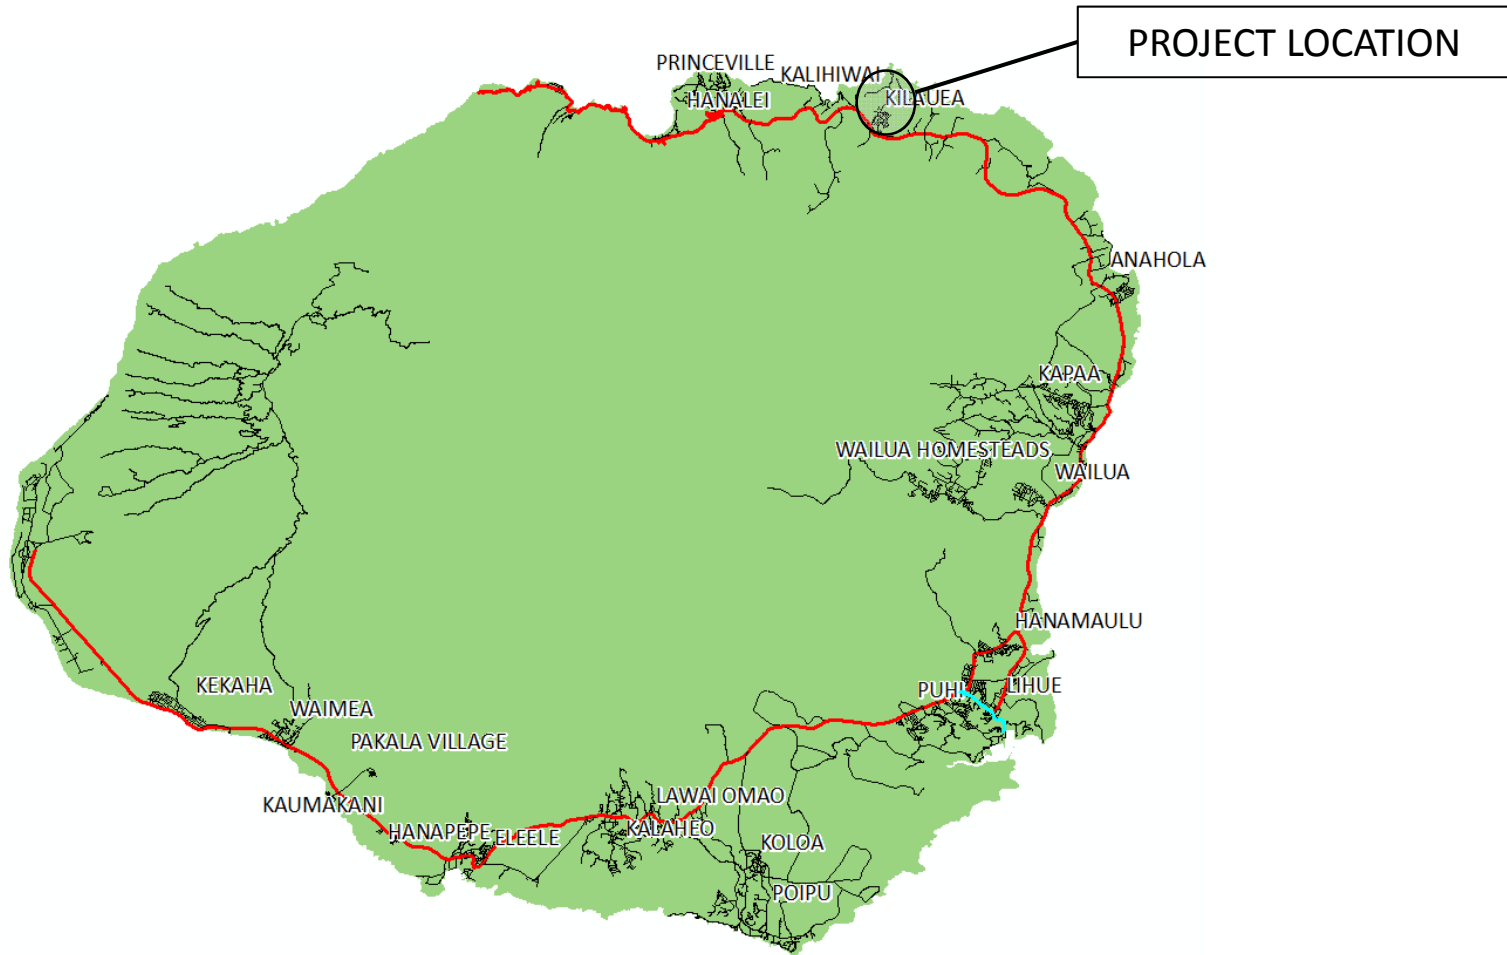

KILAUEA ROAD IMPROVEMENTS  
WITHIN HANAIEI DISTRICT  
FEDERAL – AID PROJECT NO. STP - \_\_\_\_\_

ISLAND OF KAUA`I