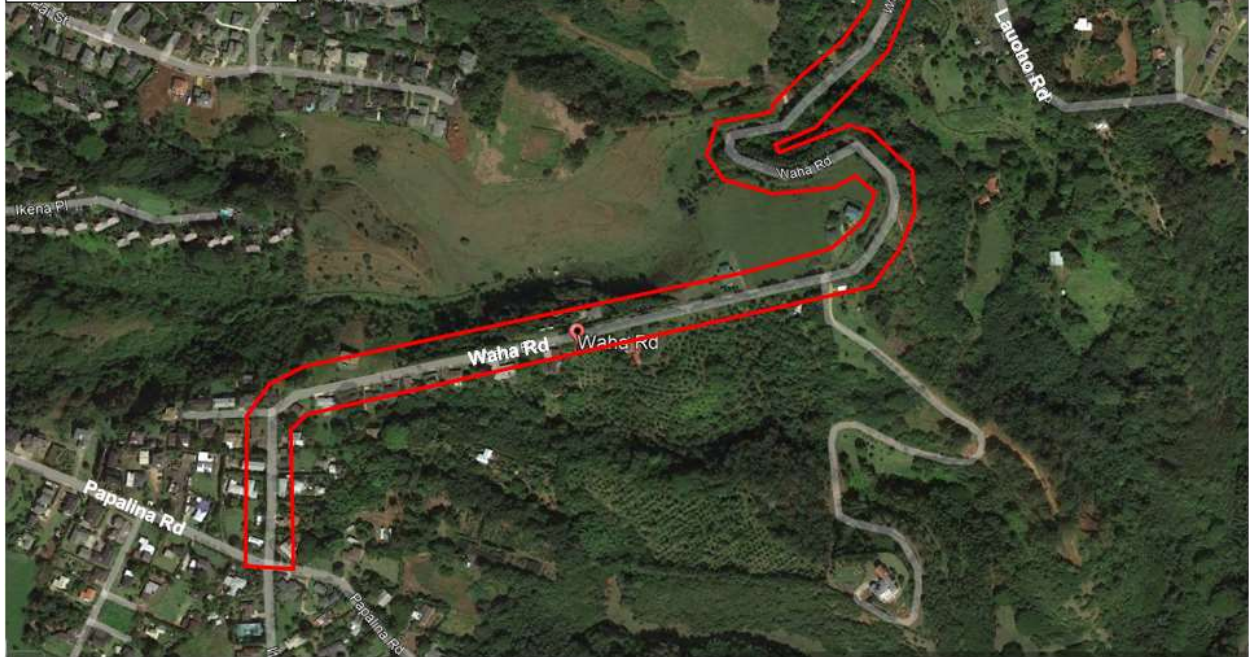

ROAD WORK

LANE CLOSURES
8:00 AM – 2:00 PM

3/28 – 3/31
Waha Road

###