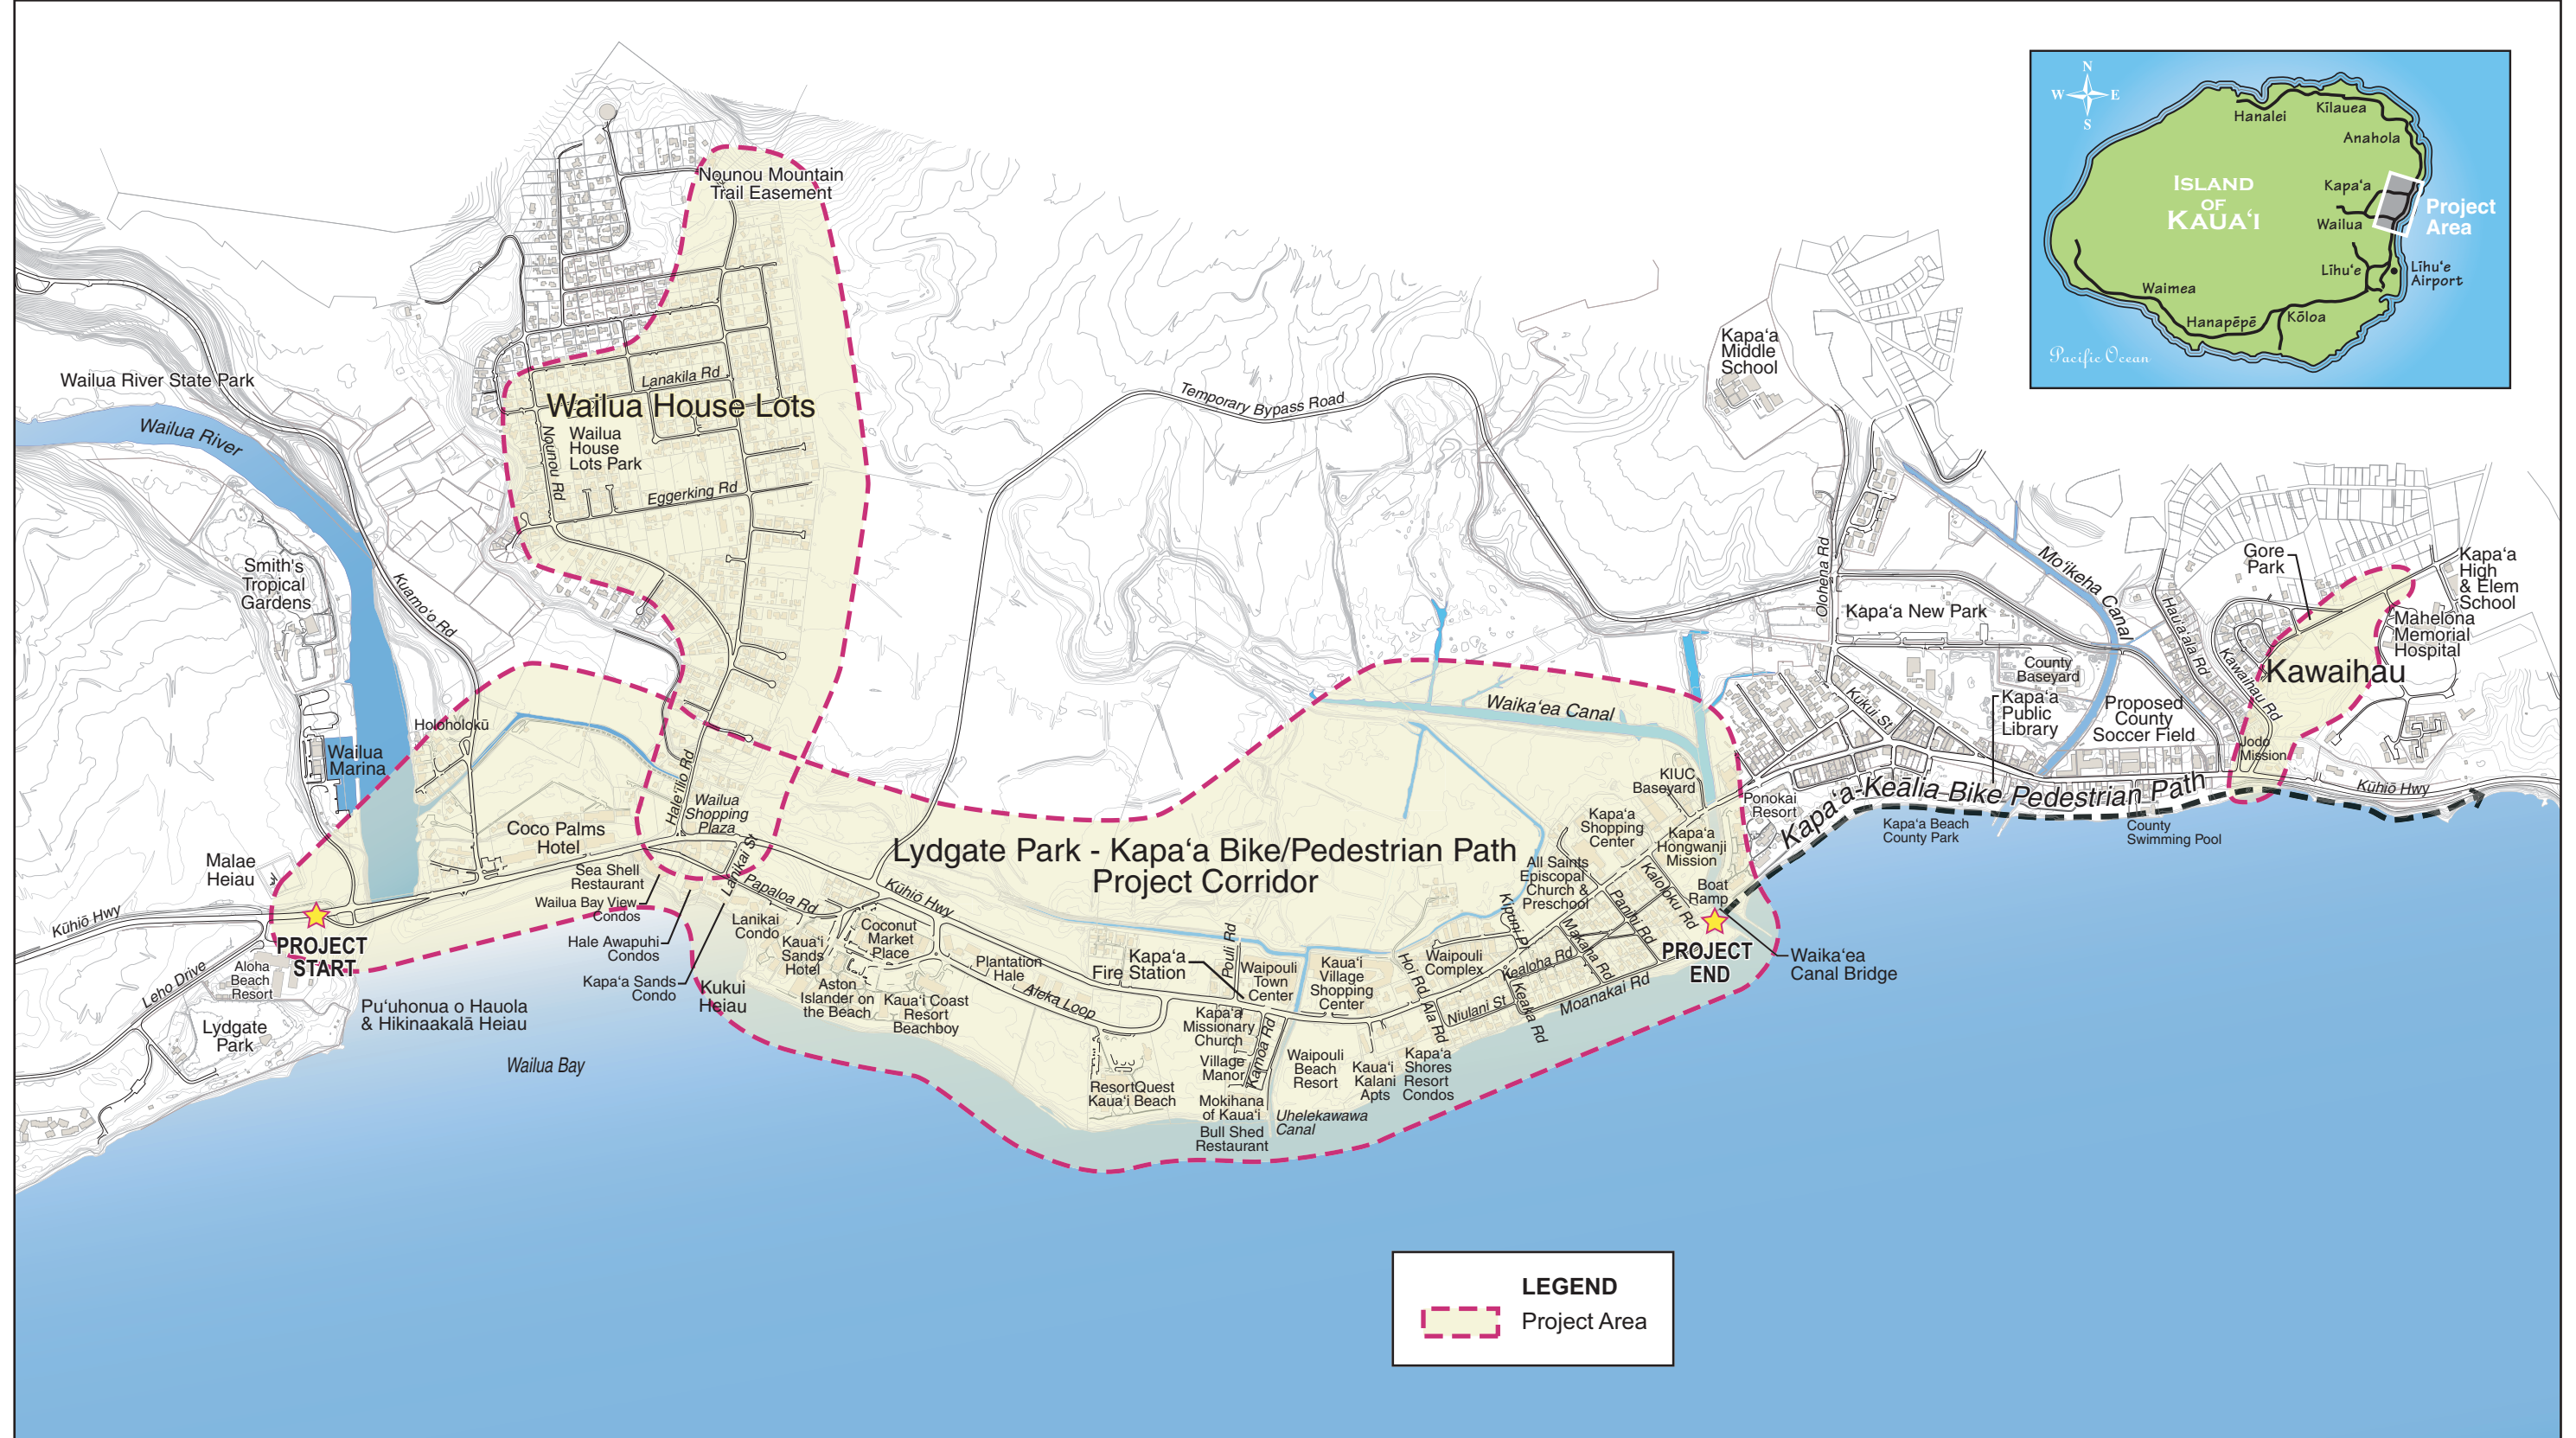

LEGEND

- Bike/Pedestrian Path
- - - Widen Sidewalks
- Signalized intersection crossing
- ◇ Mid-block crossing

Figure **S1**
Build Alternative: Lydgate Park - Kapa'a

Figure 1
Project Area Location
 Lydgate Park to Kawaihau

LEGEND

- Bike/Pedestrian Path
- - - Widen Sidewalks
- Signalized intersection crossing
- ◆ Mid-block crossing

Figure 2
Build Alternative: Lydgate Park - Kapa'a