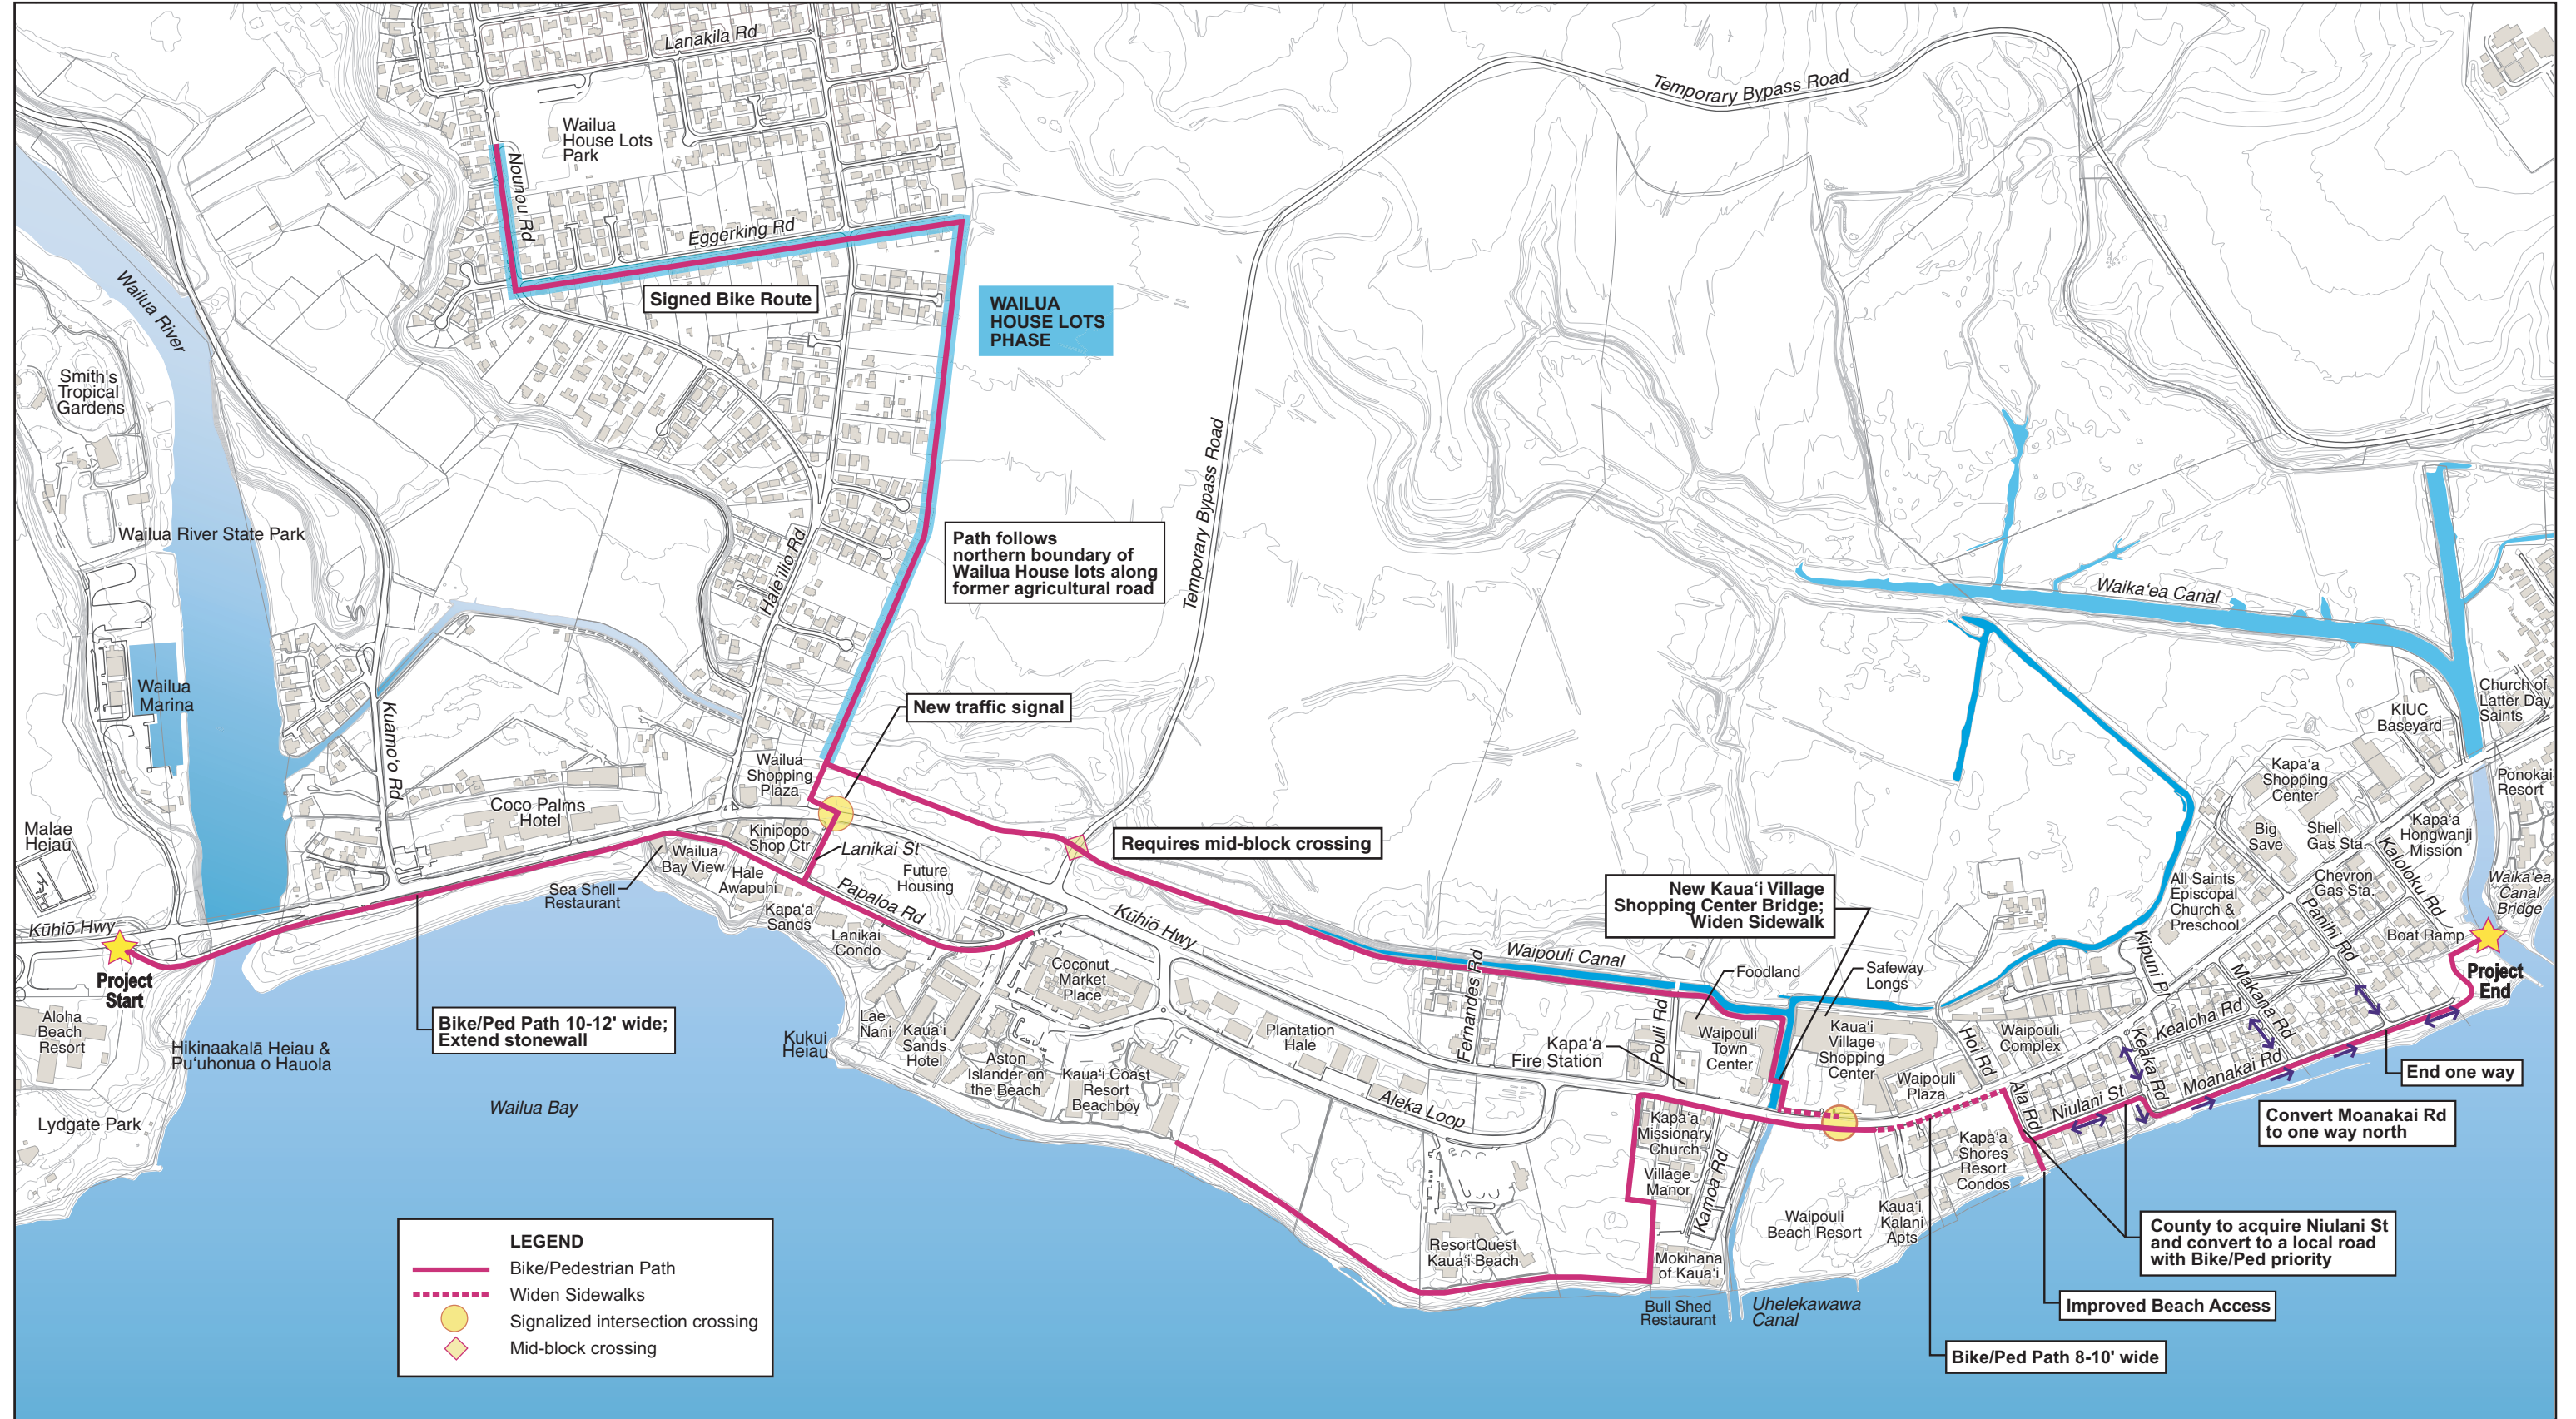

LEGEND

- Bike/Pedestrian Path
- - - Widen Sidewalks
- Signalized intersection crossing
- ◇ Mid-block crossing

Figure **S1**
Build Alternative: Lydgate Park - Kapa'a

Figure 1
Project Area Location
 Lydgate Park to Kawaihau

LEGEND

- Bike/Pedestrian Path
- - - Widen Sidewalks
- Signalized intersection crossing
- ◆ Mid-block crossing

Figure 2
Build Alternative: Lydgate Park - Kapa'a